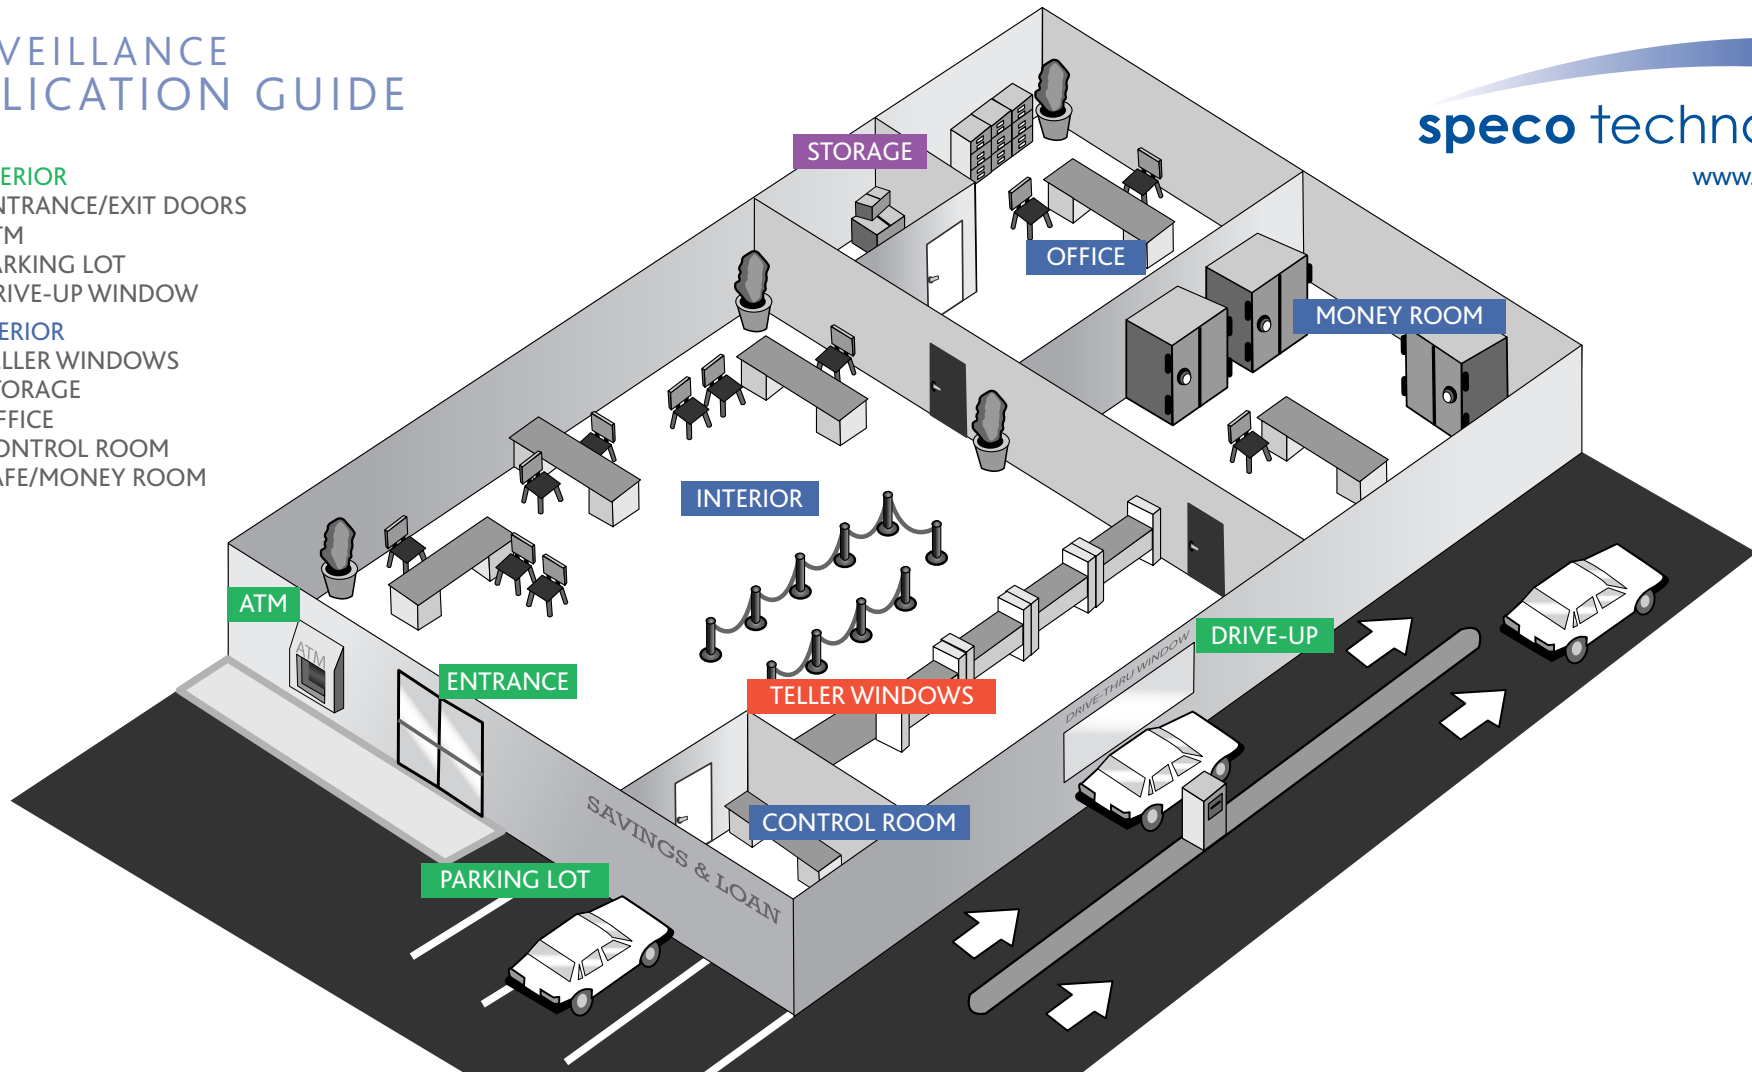

# SURVEILLANCE APPLICATION GUIDE

- EXTERIOR**  
ENTRANCE/EXIT DOORS  
ATM  
PARKING LOT  
DRIVE-UP WINDOW

- INTERIOR**  
TELLER WINDOWS  
STORAGE  
OFFICE  
CONTROL ROOM  
SAFE/MONEY ROOM

BANK

AREAS OF PROTECTION **TELLER WINDOWS** **INTERIOR** **EXTERIOR** **STORAGE** **DIGITAL VIDEO RECORDER** **MONITOR** **ACCESSORIES**

SUGGESTED CAMERAS

OPTIMUM

H.E.A.T. SERIES

HT7246IHR  
HT650PTDZ

HT7246IHR  
HTINTB8

HT7246IHR

HT7715DNV  
HTINTB8

DVRPC8P24  
DVRPC16P48

500GB & 1TB models available

ADVANCED

DVR4TN  
DVR8TN  
DVR16TN

VMTV19LCD

LB1 LOCKBOX

ECONOMICAL

available with internal HDD up to 3.0TB

VALUE LINE