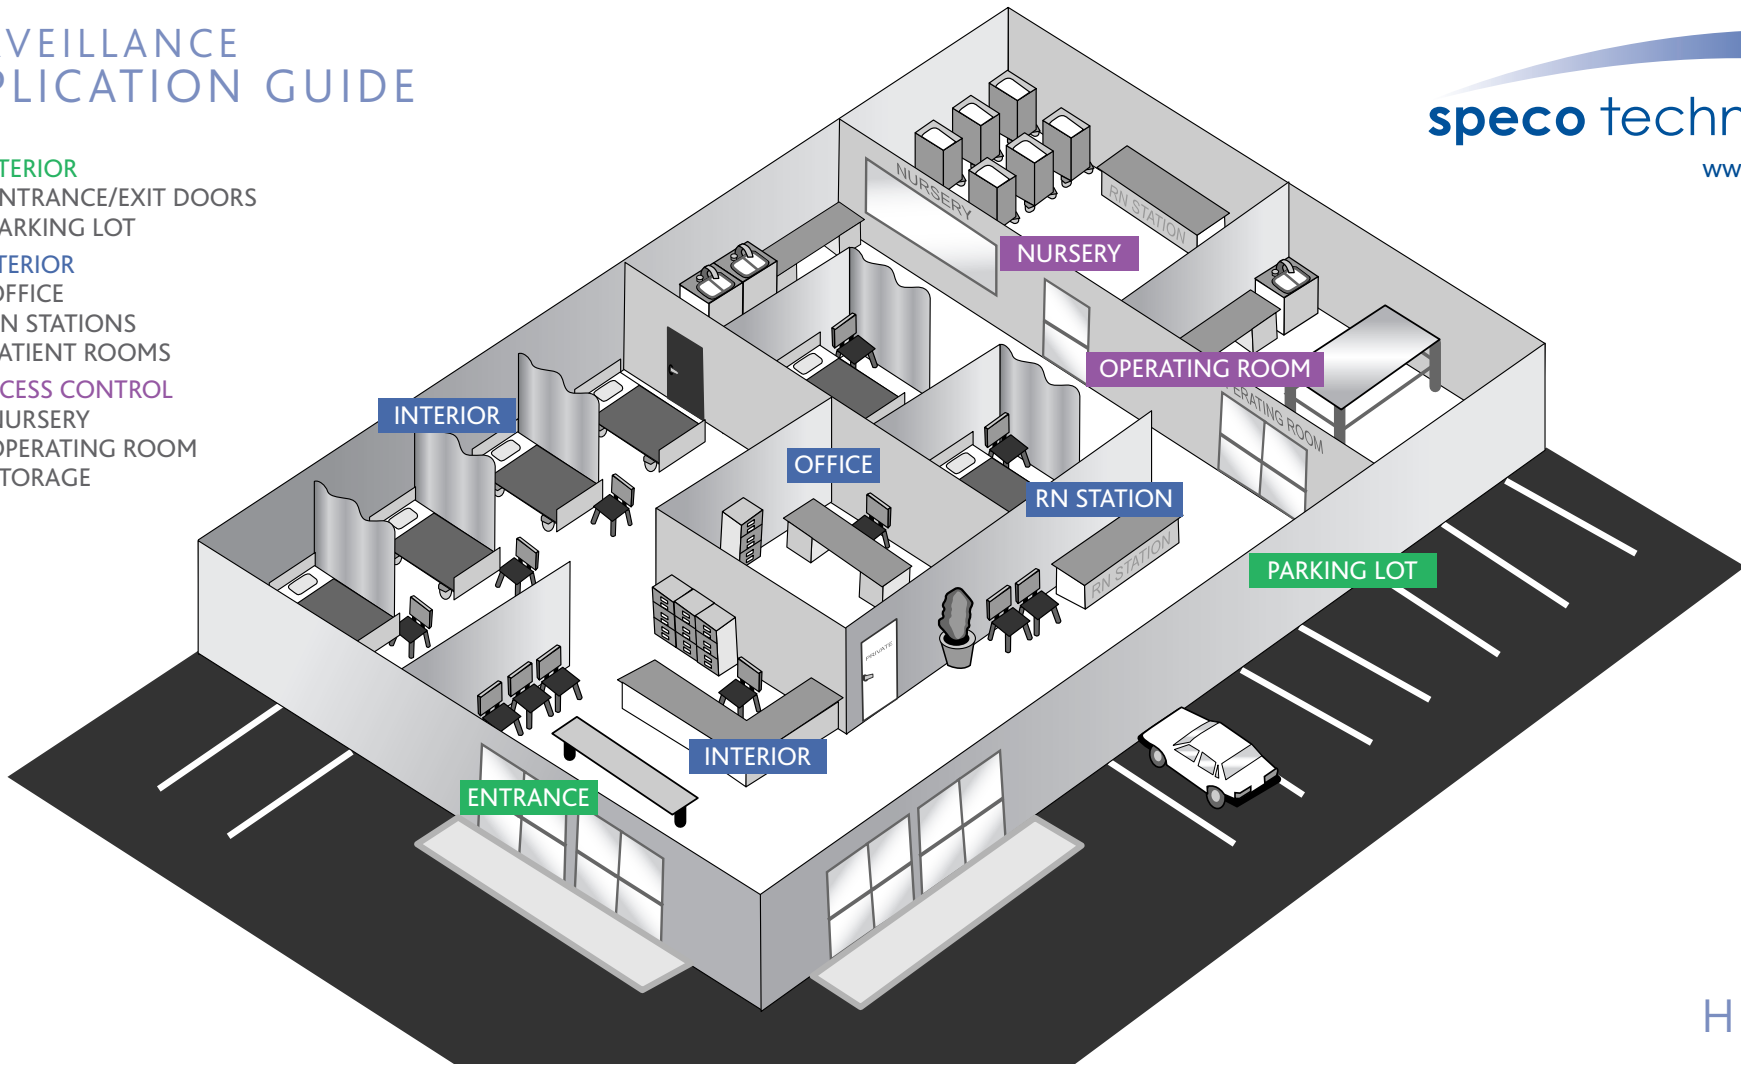

SURVEILLANCE APPLICATION GUIDE

- EXTERIOR**
- ENTRANCE/EXIT DOORS
- PARKING LOT
- INTERIOR**
- OFFICE
- RN STATIONS
- PATIENT ROOMS
- ACCESS CONTROL**
- NURSERY
- OPERATING ROOM
- STORAGE

HOSPITAL

| AREAS OF PROTECTION | INTERIOR | EXTERIOR | STORAGE ACCESS CONTROL | DIGITAL VIDEO RECORDER | MONITOR | ACCESSORIES |
|------------------------|---|---|---|---|---|---|
| OPTIMUM |  |  |  |  |  | |
| H.E.A.T. SERIES | HT7246IHR HT8WMTDV | HT7246IHR | SGWR150 | DVRPC8P24 DVRPC16P48 <i>500GB & 1TB models available</i> | | |
| ADVANCED |  |  |  |  |  |  |
| CVC SERIES | CVC7WMTDV | CVC7WMTDV | SGW300 | DVR4TN DVR8TN DVR16TN | VMTV19LCD | LB1 LOCKBOX |
| ECONOMICAL |  |  |  |  |  | |
| VALUE LINE | VL6WMTDV | VL650IRVFS | SG100 | <i>available with internal HDD up to 3.0TB</i> | VM15LCD | |

SUGGESTED CAMERAS