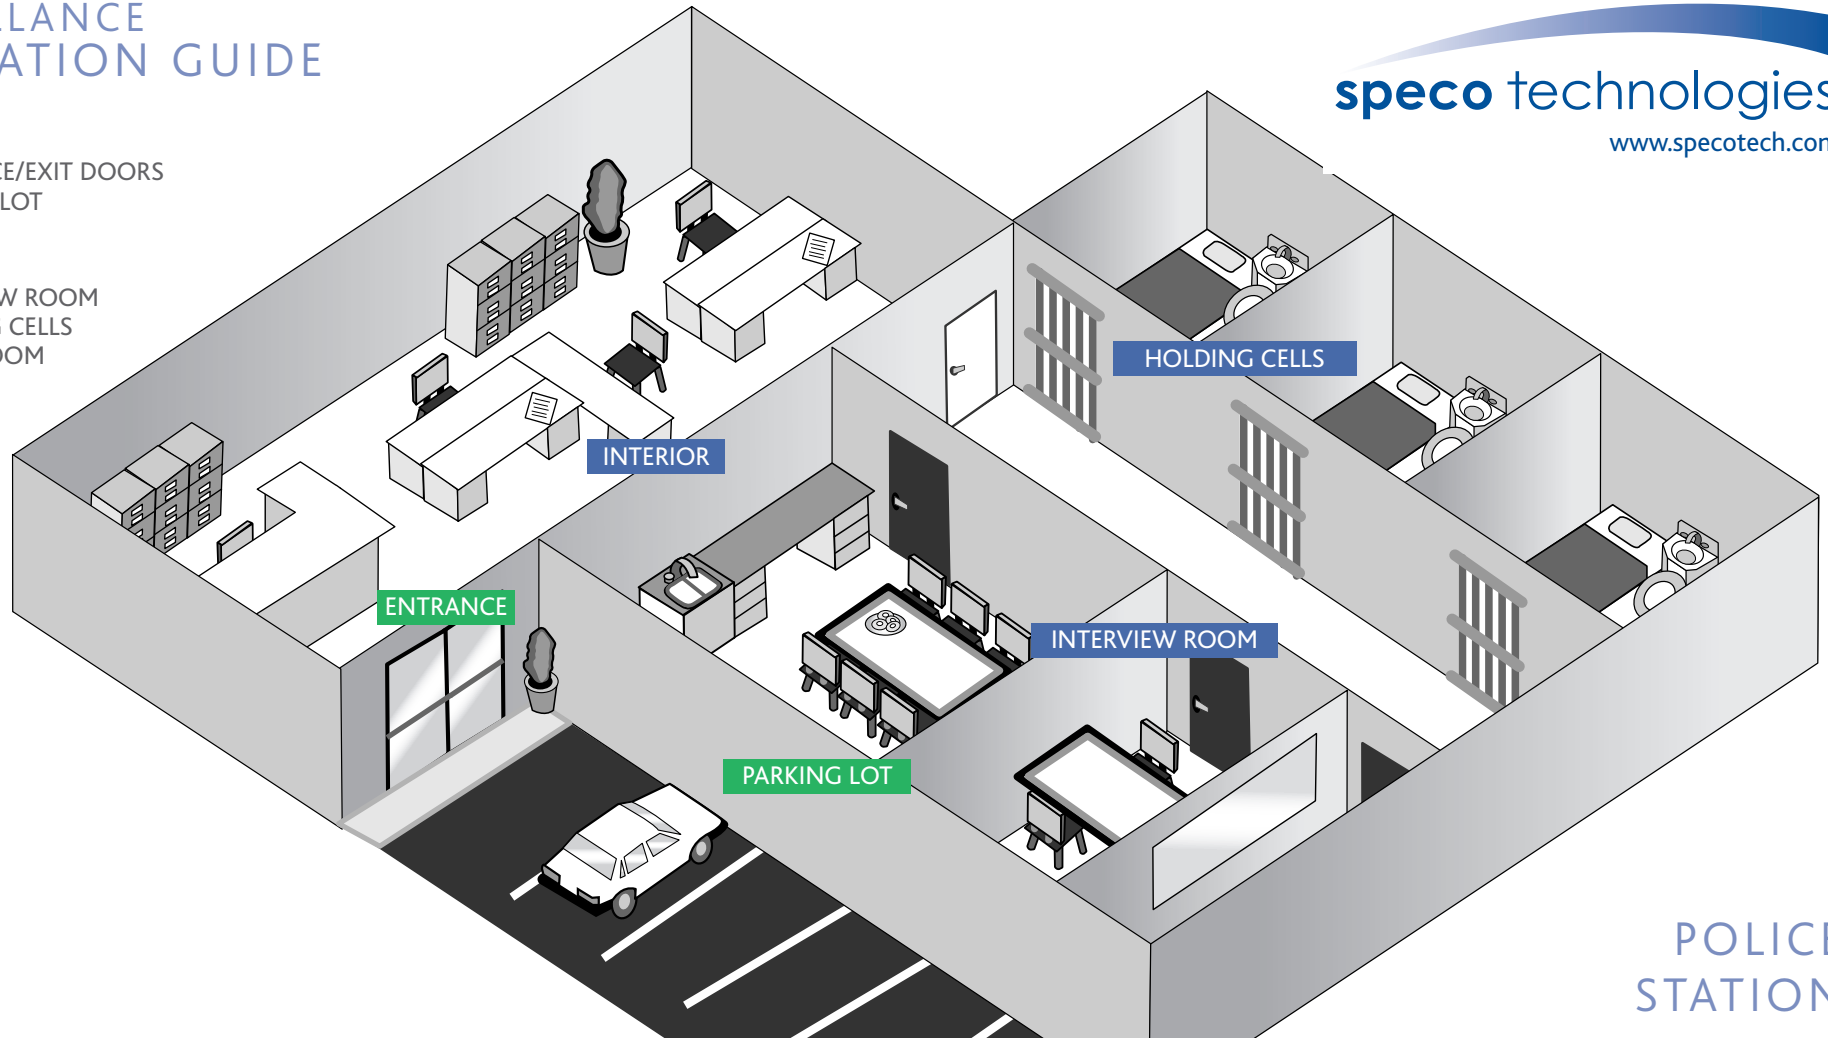

# SURVEILLANCE APPLICATION GUIDE

**EXTERIOR**  
ENTRANCE/EXIT DOORS  
PARKING LOT

**INTERIOR**  
OFFICE  
INTERVIEW ROOM  
HOLDING CELLS  
BREAK ROOM

POLICE  
STATION

AREAS OF PROTECTION

INTERIOR

EXTERIOR

DIGITAL VIDEO RECORDER

MONITOR

ACCESSORIES

SUGGESTED CAMERAS

OPTIMUM

H.E.A.T. SERIES

HT7246IHR  
HT8WMPDV

HT7246IHR

DVRPC8P24  
DVRPC16P48 *500GB & 1TB models available*

ADVANCED

VMTV19LCD

CVC SERIES

CVC7WMTDV

CVC7WMTDV

DVR4TN  
DVR8TN  
DVR16TN

LB1 LOCKBOX

ECONOMICAL

*available with internal HDD up to 3.0TB*

VALUE LINE

VL6WMTDV

VL650IRVFS

VM15LCD