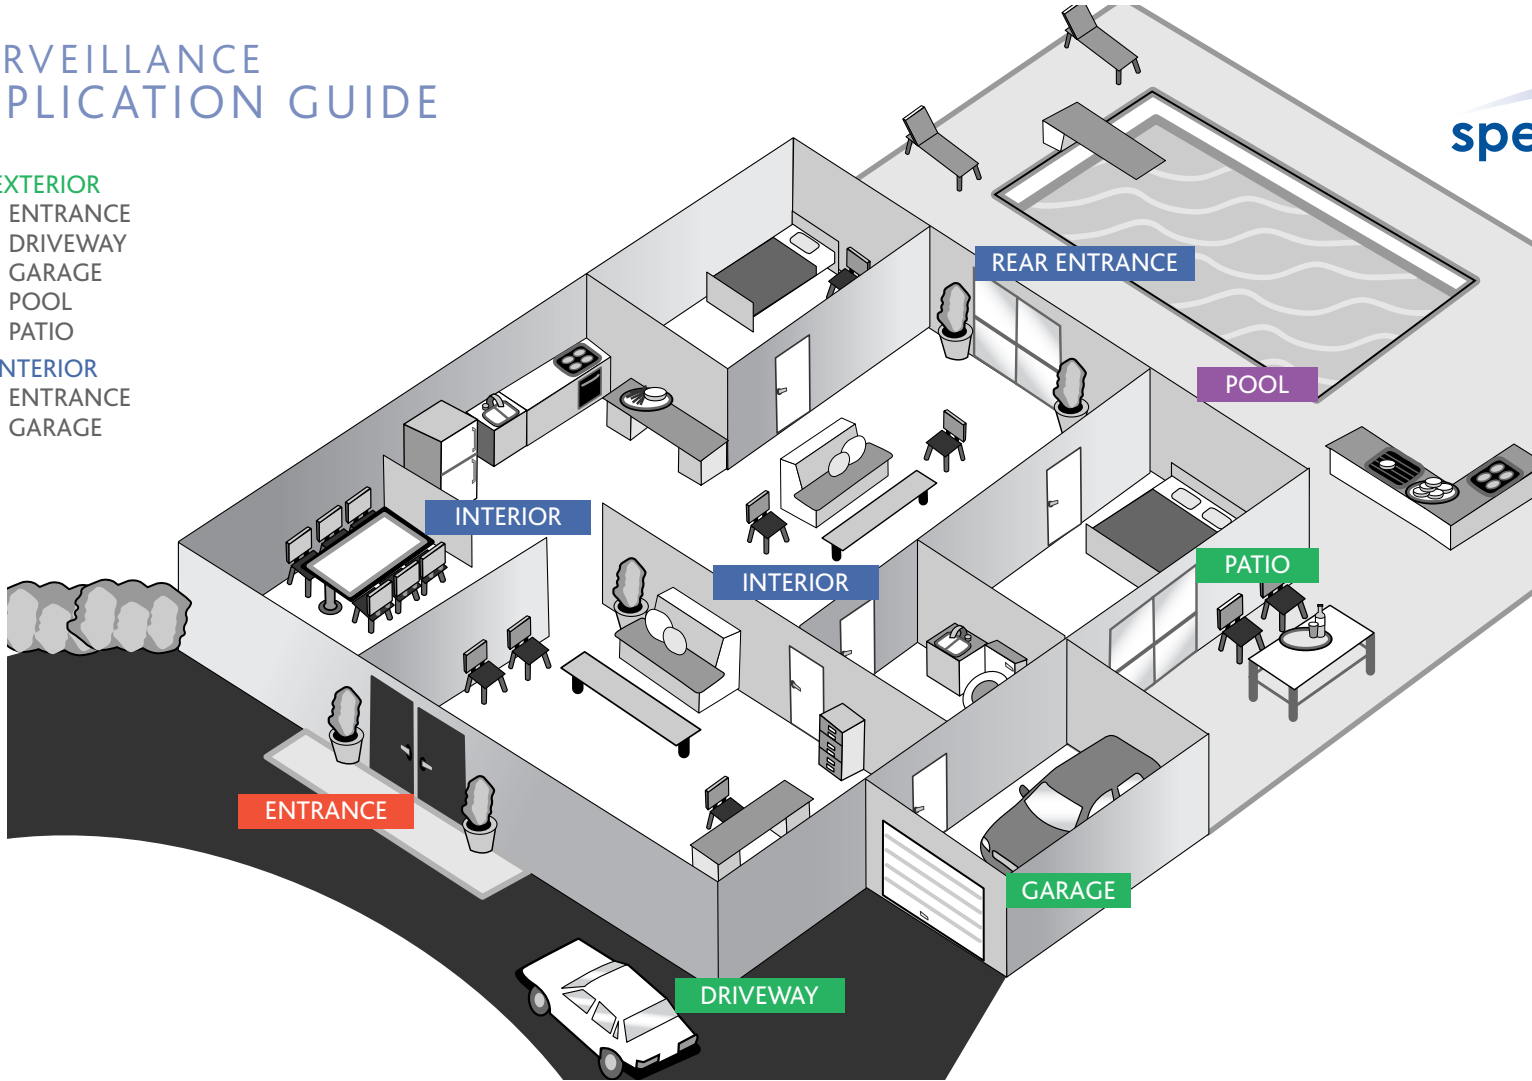

# SURVEILLANCE APPLICATION GUIDE

- EXTERIOR**
  - ENTRANCE
  - DRIVEWAY
  - GARAGE
  - POOL
  - PATIO
- INTERIOR**
  - ENTRANCE
  - GARAGE

## RESIDENTIAL

AREAS OF PROTECTION	FRONT DOOR	BACK DOOR	DRIVEWAY	POOL	DIGITAL VIDEO RECORDER	MONITOR	ACCESSORIES
SUGGESTED CAMERAS	OPTIMUM						
	H.E.A.T. SERIES	HTINTB8	HTINTB8	HTINTB8	HTINTB8	DVRPC8P24 DVRPC16P48 <i>500GB &amp; 1TB models available</i>	
	ADVANCED						
	CVC SERIES	CVC627W	CVC627W	CVC627W	CVC627W	DVR4TN DVR8TN DVR16TN	VMTV19LCD
ECONOMICAL							
VALUE LINE	VL66	VL66W	VL66W	VL66W	<i>available with internal HDD up to 3.0TB</i>	VM15LCD	