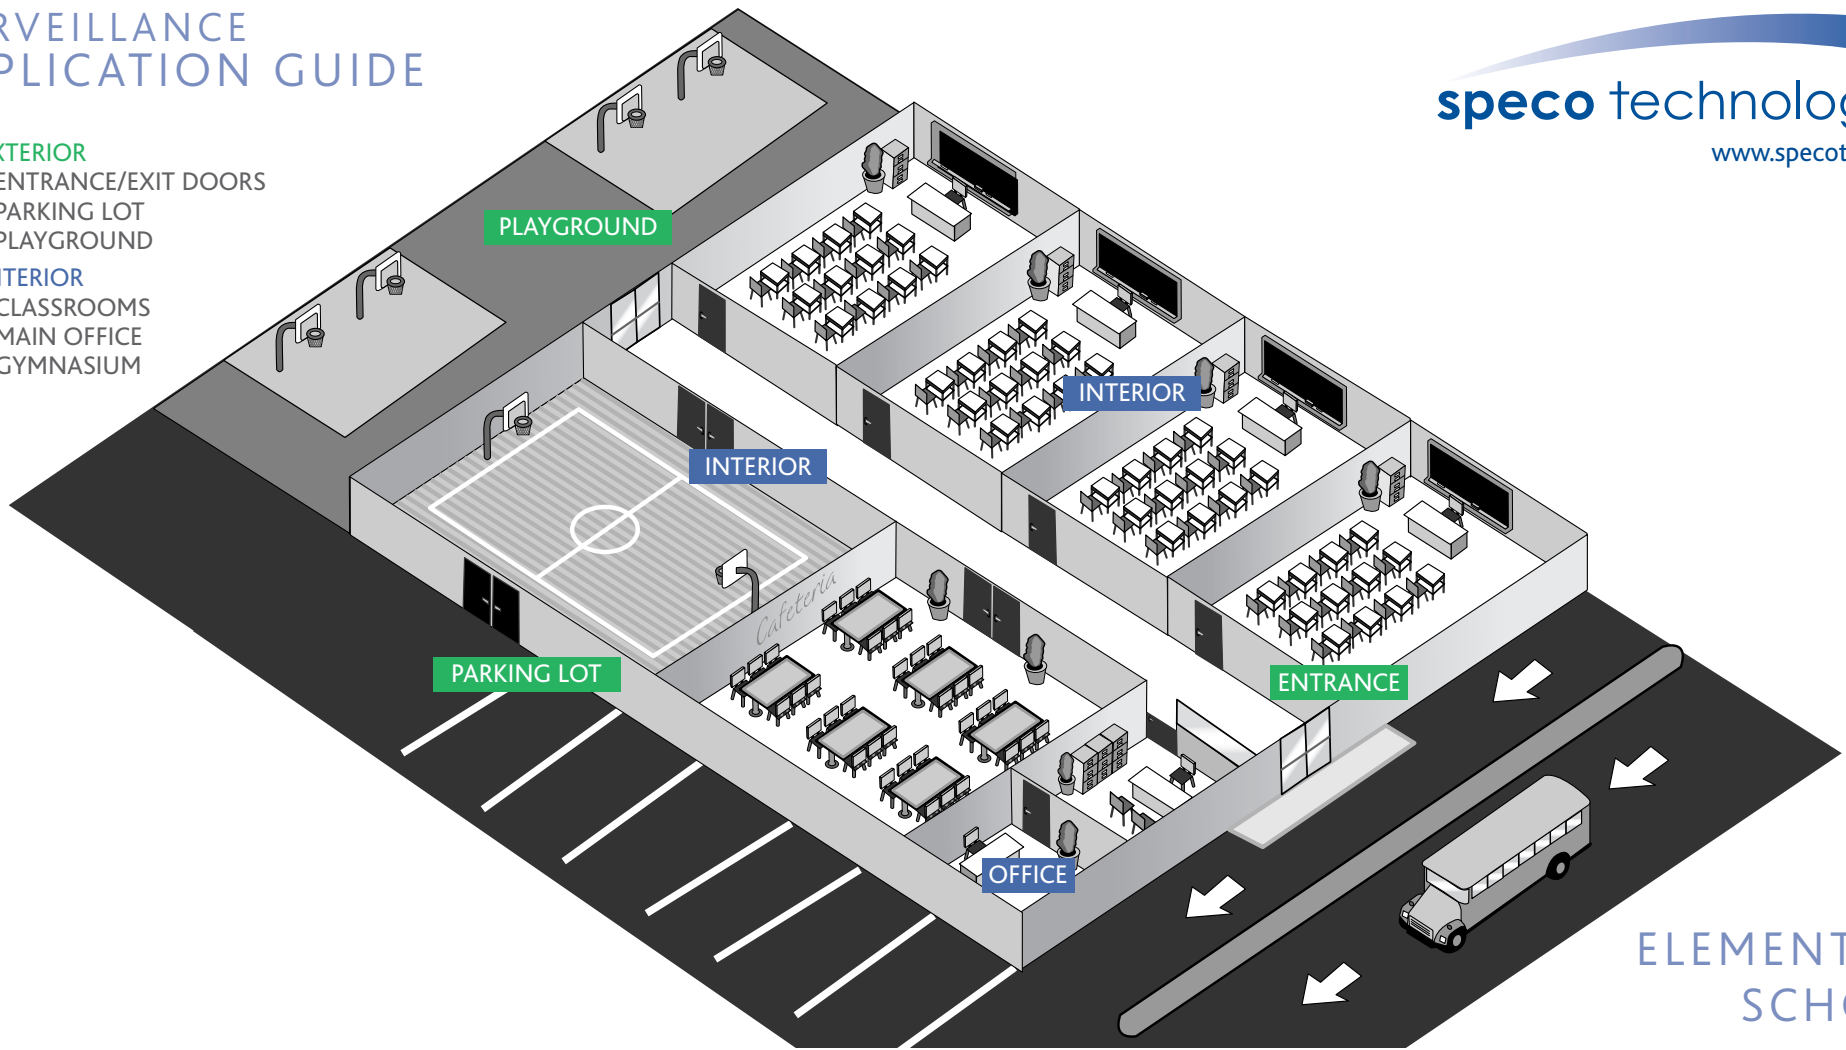

# SURVEILLANCE APPLICATION GUIDE

**EXTERIOR**  
ENTRANCE/EXIT DOORS  
PARKING LOT  
PLAYGROUND

**INTERIOR**  
CLASSROOMS  
MAIN OFFICE  
GYMNASIUM

ELEMENTARY SCHOOL

AREAS OF PROTECTION

INTERIOR

EXTERIOR

DIGITAL VIDEO RECORDER

MONITOR

ACCESSORIES

SUGGESTED CAMERAS

OPTIMUM

H.E.A.T. SERIES

HT7246IHR  
HT8WMPDV

HT7246IHR

DVRPC8P24  
DVRPC16P48

500GB & 1TB models available

ADVANCED

VMTV19LCD

CVC SERIES

CVC7WMTDV

CVC7WMTDV

DVR4TN  
DVR8TN  
DVR16TN

LB1 LOCKBOX

ECONOMICAL

VALUE LINE

VL6WMTDV

VL650IRVFS

available with internal HDD up to 3.0TB

VM15LCD