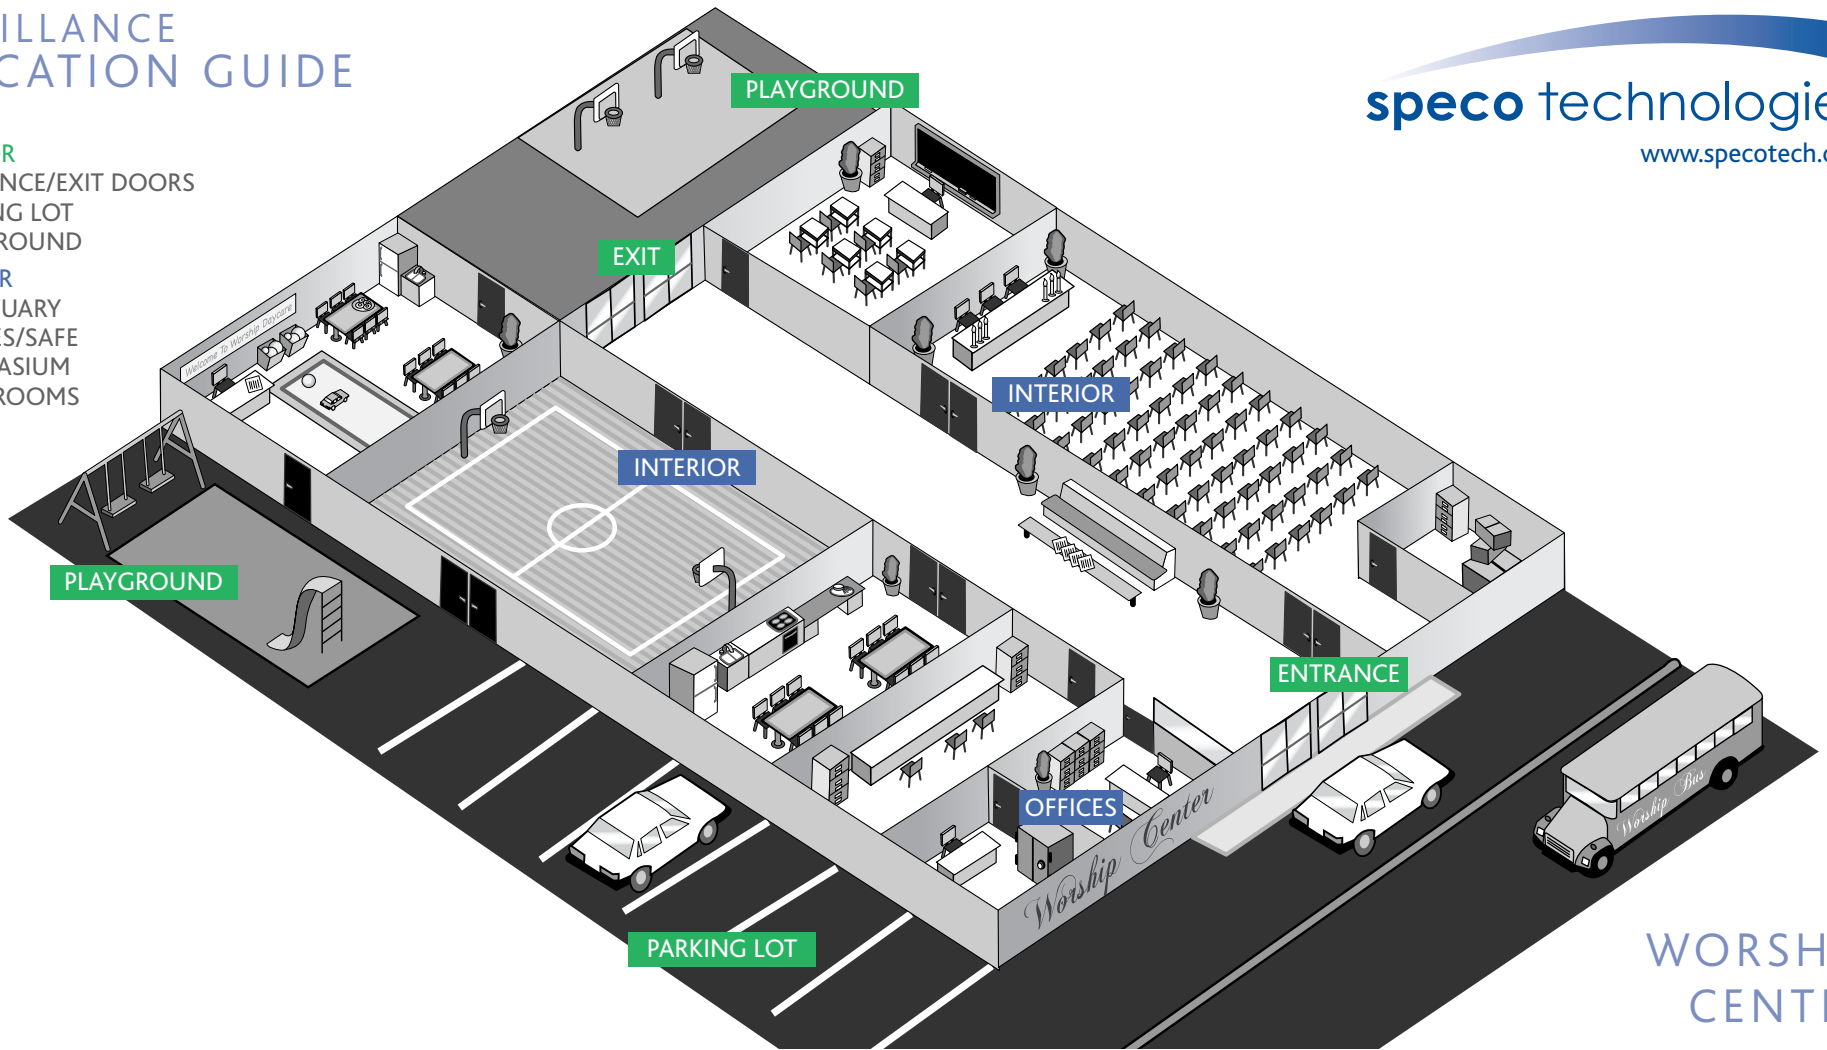

SURVEILLANCE APPLICATION GUIDE

EXTERIOR
ENTRANCE/EXIT DOORS
PARKING LOT
PLAYGROUND

INTERIOR
SANCTUARY
OFFICES/SAFE
GYMNASIUM
CLASSROOMS

WORSHIP CENTER

AREAS OF PROTECTION

INTERIOR

EXTERIOR

DIGITAL VIDEO RECORDER

MONITOR

ACCESSORIES

SUGGESTED CAMERAS

OPTIMUM

H.E.A.T. SERIES

HT7246IHR
HT8WMPDV

HT7246IHR

DVRPC8P24
DVRPC16P48

500GB & 1TB models available

ADVANCED

CVC SERIES

CVC7WMTDV

CVC7WMTDV

DVR4TN
DVR8TN
DVR16TN

VMTV19LCD

ECONOMICAL

VALUE LINE

VL6WMTDV

VL650IRVFS

available with internal HDD up to 3.0TB

VM15LCD

LB1 LOCKBOX